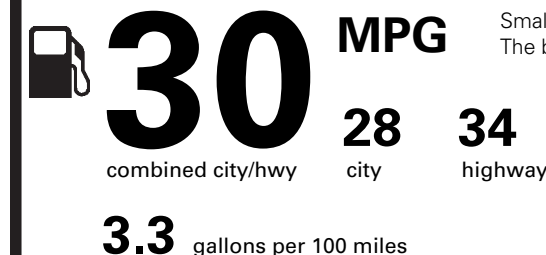

PRICE INFORMATION

BASE PRICE	\$26,610.00
TOTAL OPTIONS/OTHER	1,095.00
TOTAL VEHICLE & OPTIONS/OTHER	27,705.00
DESTINATION & DELIVERY	1,245.00

EPA DOT

Fuel Economy and Environment

Gasoline Vehicle

Fuel Economy

Small SUVs range from 16 to 120 MPG. The best vehicle rates 141 MPGe.

You save **\$750**

in fuel costs over 5 years compared to the average new vehicle.

Annual fuel cost

\$1,350

Fuel Economy & Greenhouse Gas Rating (tailpipe only)